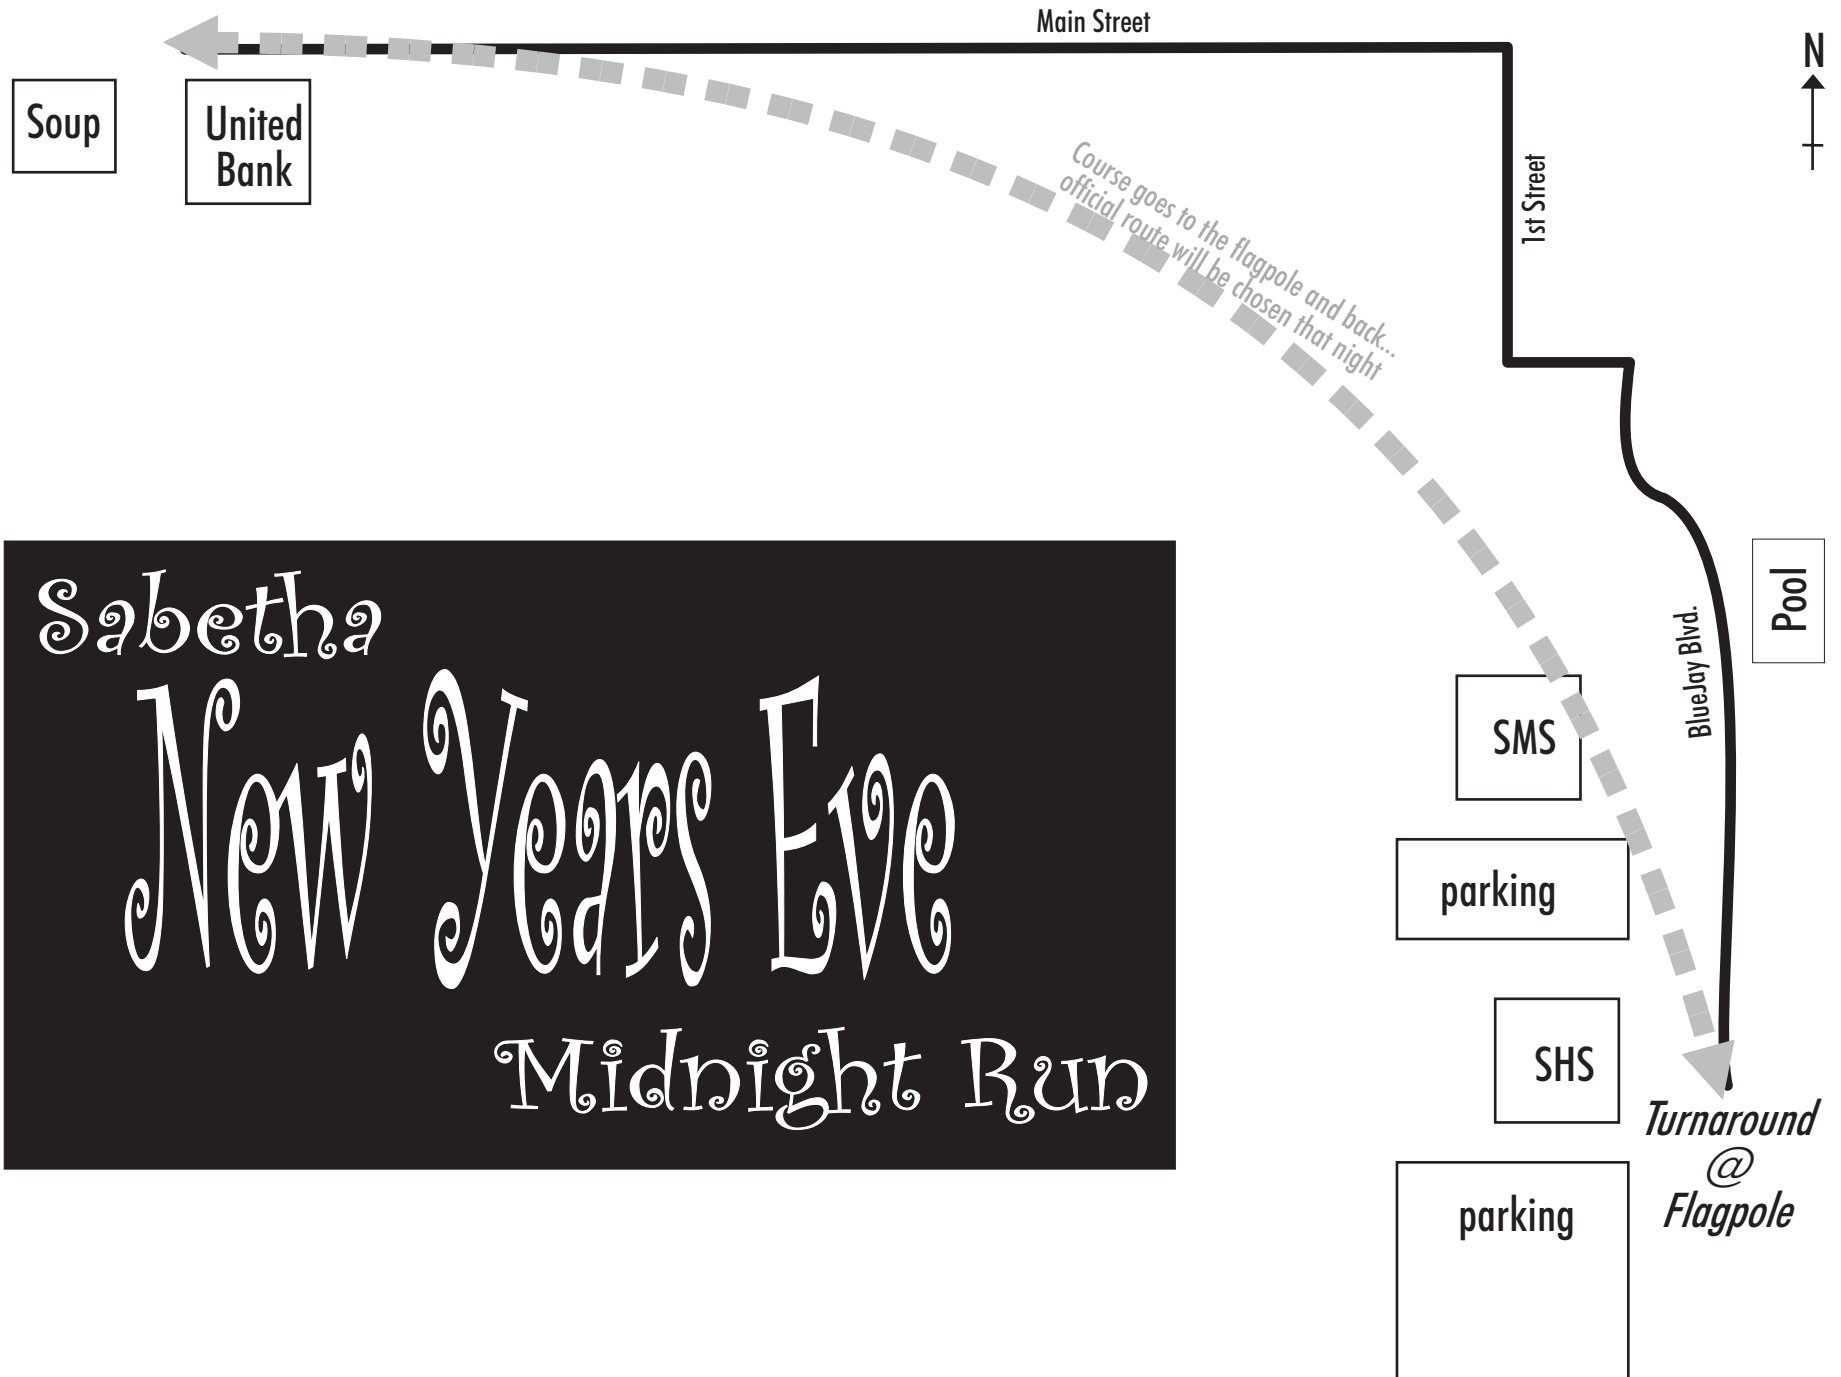

# Course Map

Sabetha  
New Years Eve  
Midnight Run